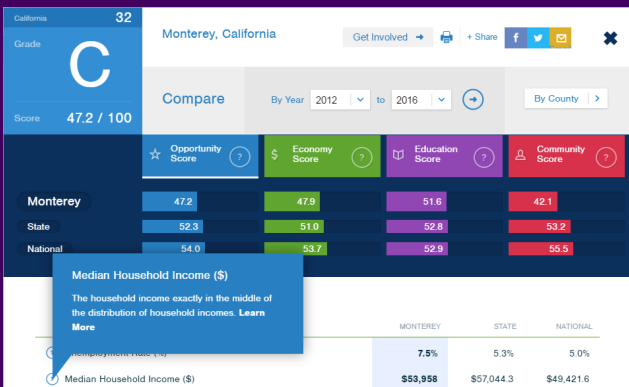

## ECONOMIC INDICATOR DASHBOARD

Shows current economic health and performance of the County of Monterey

1

## CENSUS REPORTER

Provides a friendly interface for navigating Census data, including visualizations for a more useful first look

2

## OPPORTUNITY INDEX

Designed to help local communities connect economic, academic, civic and other factors that support increased opportunity and economic mobility

3